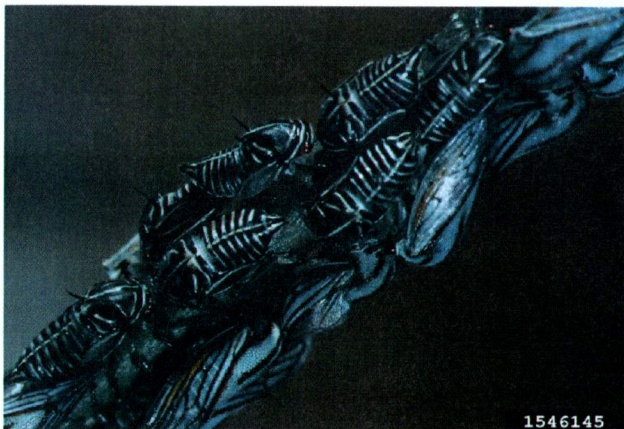

Possible Spotted Lanternfly Immature Look-alikes in Virginia

Theresa Dellinger and Eric Day, Department of Entomology, Virginia Tech

Immature spotted lanternfly, *Lycorma delicatula* (White), are black with white spots when young. They turn red and black with white spots when older. A few other insects in Virginia have similar color patterns, but a close look will show that immature spotted lanternflies are easily recognizable. Sizes not to scale.

Young spotted lanternfly nymph. Berks Co. Conversation Dist.

Older spotted lanternfly nymphs. Eric Day

Wheel bug nymph. Bugwood.org

Oak treehopper nymphs. Bugwood.org

Assassin bug nymph. Bugwood.org